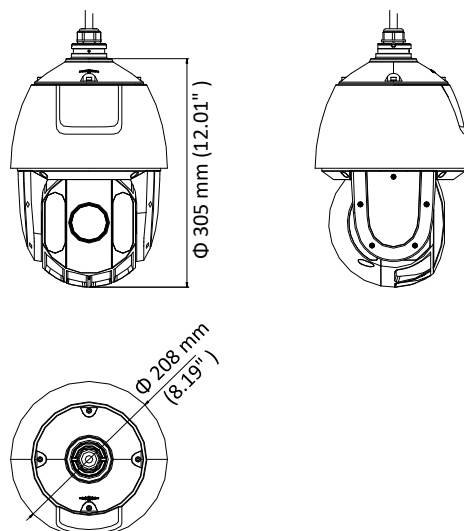

The embedded CMOS chip makes WDR, and real-time 1920 × 1080 resolution possible. With the help of the 32 × optical zoom, and IR cut filter, the camera offers more details over an expansive area.

- 1/2.8" HD progressive scan CMOS
- 1920 × 1080 resolution
- 32× optical zoom, 16× digital zoom
- 120 dB true WDR (Wide Dynamic Range)
- Up to 150 m IR distance
- 3D intelligent positioning
- Switchable TVI/AHD/CVI/CVBS video output

Park Action	Preset /Patrol/Pattern/Pan Scan/Tilt Scan/Panorama Scan/Day Mode/Night Mode/Patrol-d/None
PTZ Position Display	ON/OFF
Preset Freezing	Yes
Scheduled Task	Preset/Patrol/Pattern/Pan Scan/Tilt Scan/Panorama Scan/Day Mode/Night Mode/Zero Calibration/Patrol-d/None
<b>Infrared</b>	
IR Distance	Up to 150 m
IR Intensity	Automatically adjusted depending on the zoom ratio
<b>Input/Output</b>	
Video Output	Switchable TVI/AHD/CVI/CVBS video output, (NTSC or PAL composite, BNC)
Alarm	2 alarm inputs, 1 alarm output
RS-485 Interface	Half-duplex mode Self-adaptive HIKVISION, Pelco-P, Pelco-D protocol
UTC function	UTC protocol (or HIKVISION-C protocol in previous DVR)
<b>General</b>	
Menu Language	English
Power	24 VAC Max. 30 W (IR:10 W)
Working Temperature	-30°C to 65°C (-22°F to 149°F)
Working Humidity	90% or less
Protection Level	IP66 standard (outdoor dome) TVS 4,000 V lightning protection, surge protection and voltage transient protection
Mounting	Various mounting modes optional
Dimension	Φ 208 mm × 305 mm (Φ 8.19" × 12.01")
Weight (approx.)	3.3 kg (7.28 lb.)

## Dimension